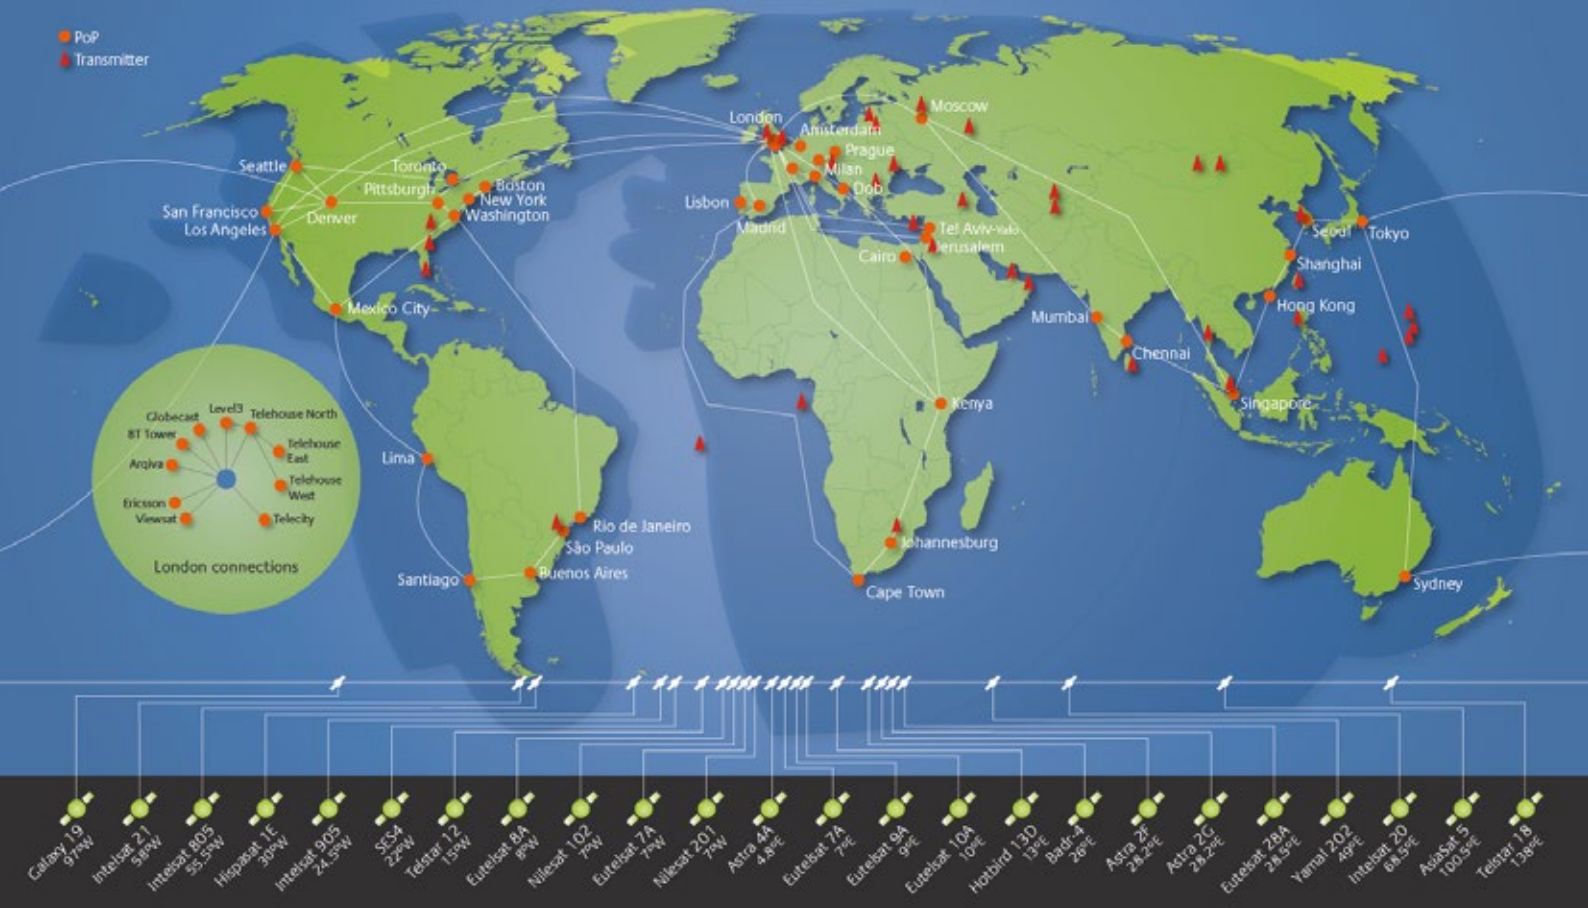

# Satellite Capacity

Distributing your channels via  
a satellite network covering  
over 90% of the globe.

Playout | TV Distribution | Radio Distribution | Multi-Platform

trusted to deliver™

# Satellite Capacity

With facilities in Europe, America, the Middle East and Asia supported by strong relationships with leading satellite operators, we distribute your channels via our cost effective network covering over 90% of the globe. This enables us to source the most effective footprint for your channels, working closely with you to use satellites to maximum advantage and bringing you the benefits of our experience, technology, infrastructure, and global reach.