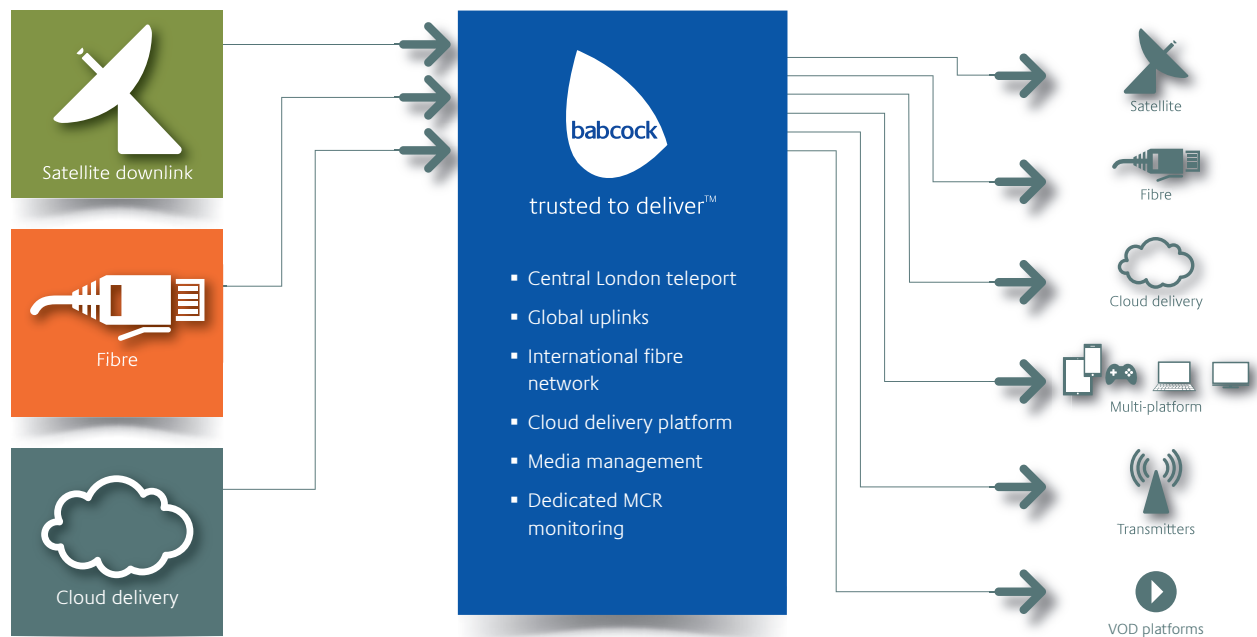

The Babcock logo is a white teardrop shape with the word "babcock" in blue lowercase letters inside.

trusted to deliver™

TV Distribution

Seamlessly distributing
TV channels to platforms
around the world.

Playout | TV Distribution | Radio Distribution | Multi-Platform

trusted to deliver™

TV Distribution

Seamlessly distributing TV channels to platforms around the world, our robust and flexible tailored solutions are built on our unique combination of independent satellite, fibre and IP networks.

Innovation and experience is at the heart of our TV channel distribution, with our dedicated broadcast experts combining our global infrastructure and industry knowledge to ensure your channel is delivered in the most efficient and effective way possible.