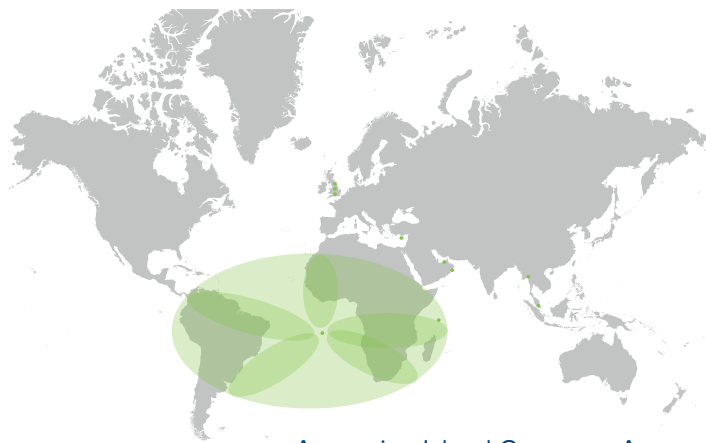

Ascension Island Coverage Areas

RESULT

- The result of enhanced transmission capacity is an increase in listenership, which has allowed RNI to develop into an instrument of cohesion across the vast community of Kanuri, Kanembu and Buduma speakers scattered across the 4 countries that border the Lake Chad area.
- The local language programming and trustworthy, relevant content allows people in the region to receive information from the world and has given a voice to those afflicted by violence.

“

Since the release of the RNI, there has been a big change in our community. We are in a village but divided into two different sub-prefectures. Thanks to these broadcasts, we are collaborating more and more.

- A man from Djermaya

”